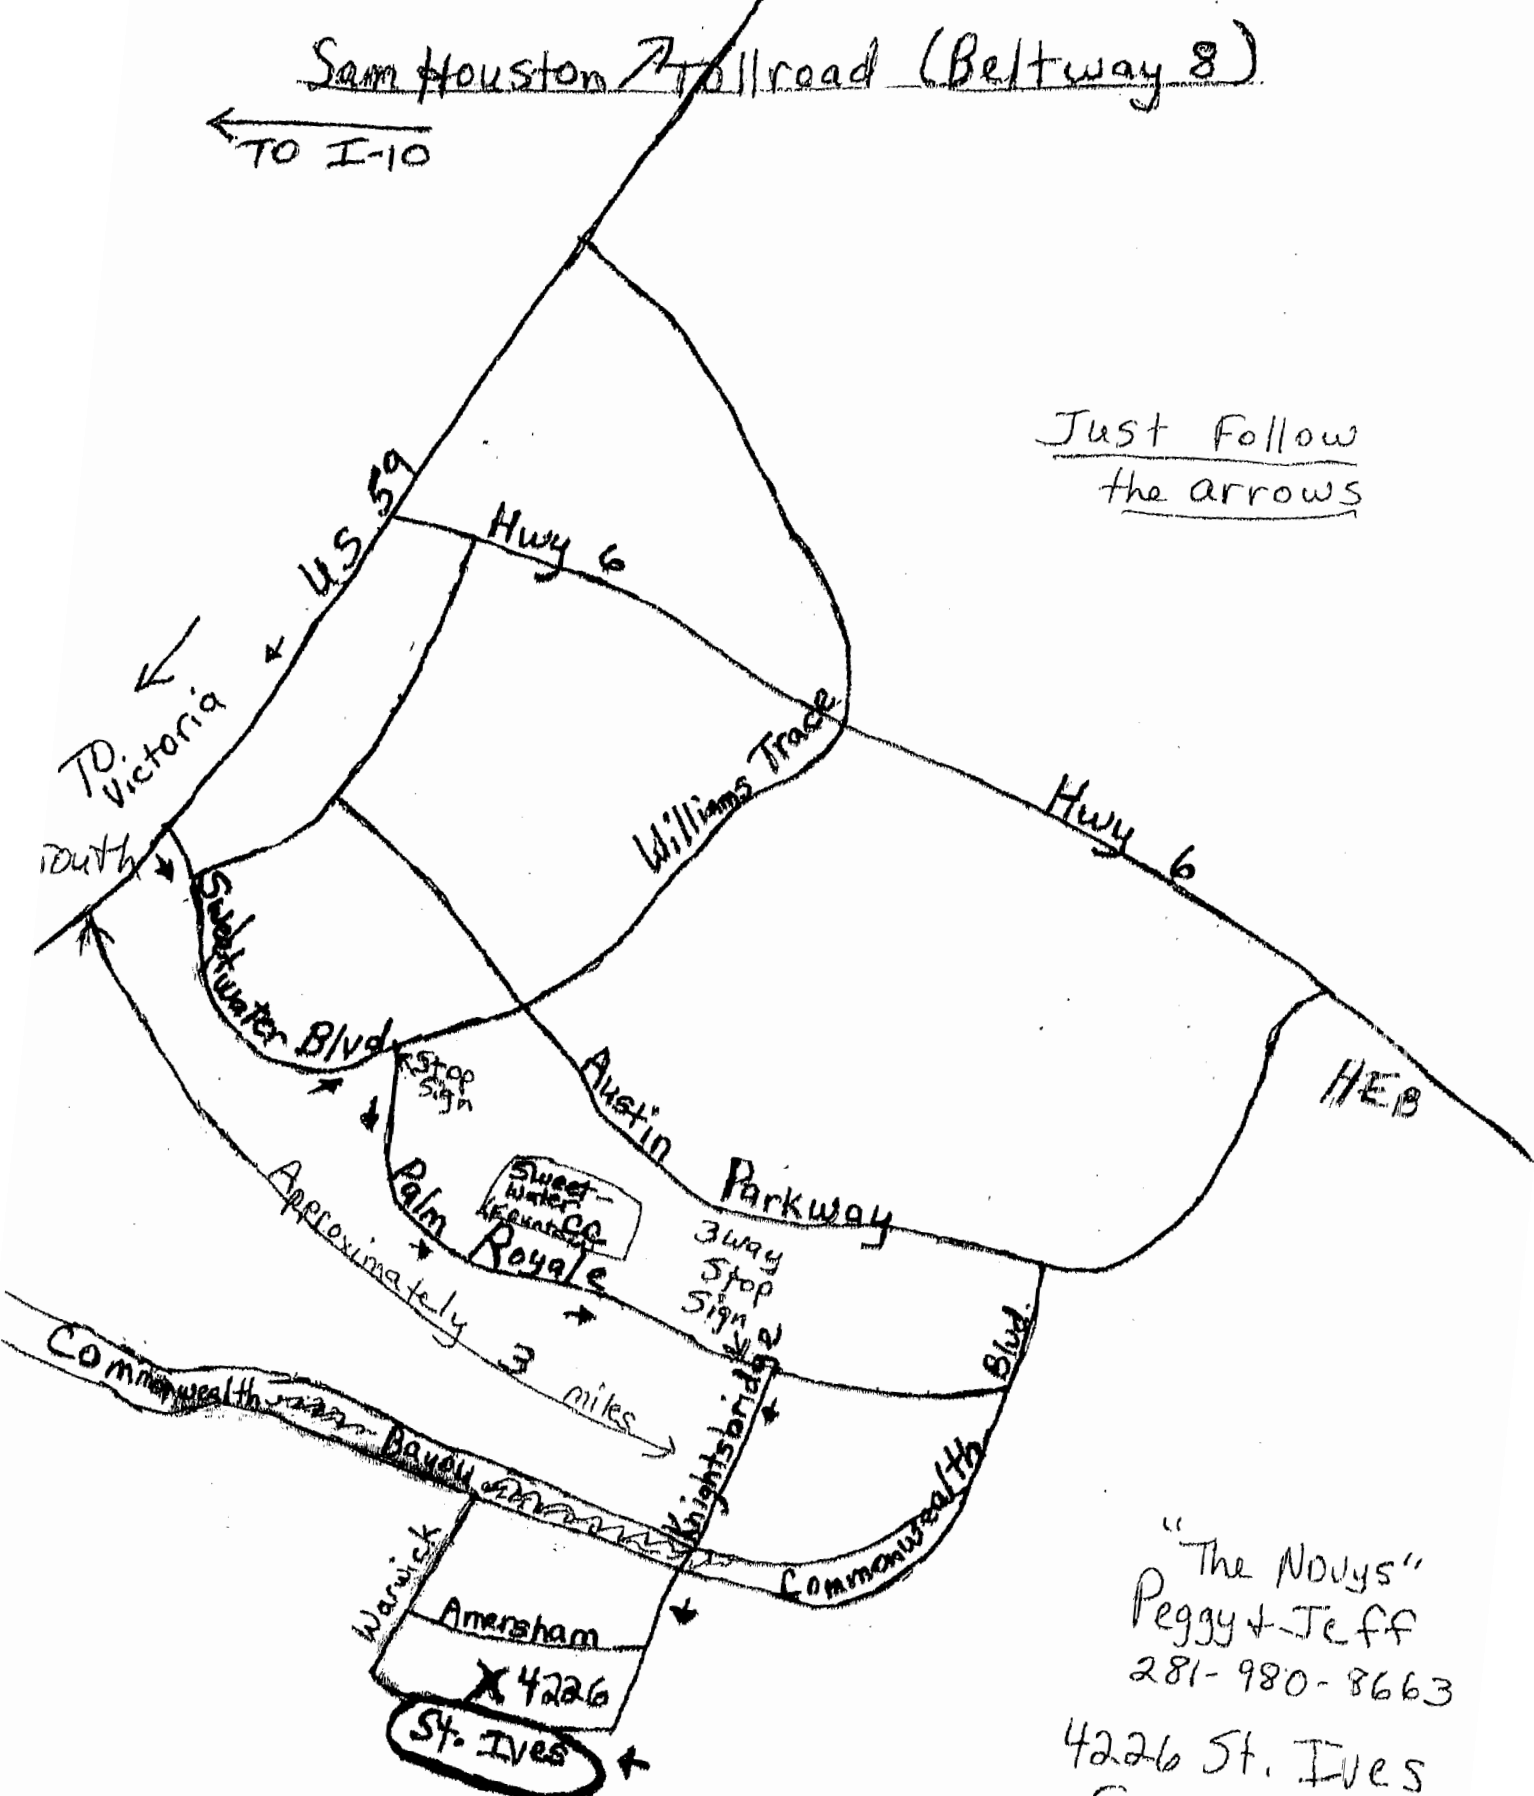

North

TO TOWN

Sam Houston Tollroad (Beltway 8)

TO I-10

Just Follow
the arrows

Sweetwater Co.
 Royalte
 Approximately 3 miles
 Knightsbridge
 Commonwealth Blvd.
 Warwick
 Amersham
 X 4226
 St. Ives

"The Nowys"
 Peggy + Jeff
 281-980-8663
 4226 St. Ives
 Sugarland, Tx
 77479